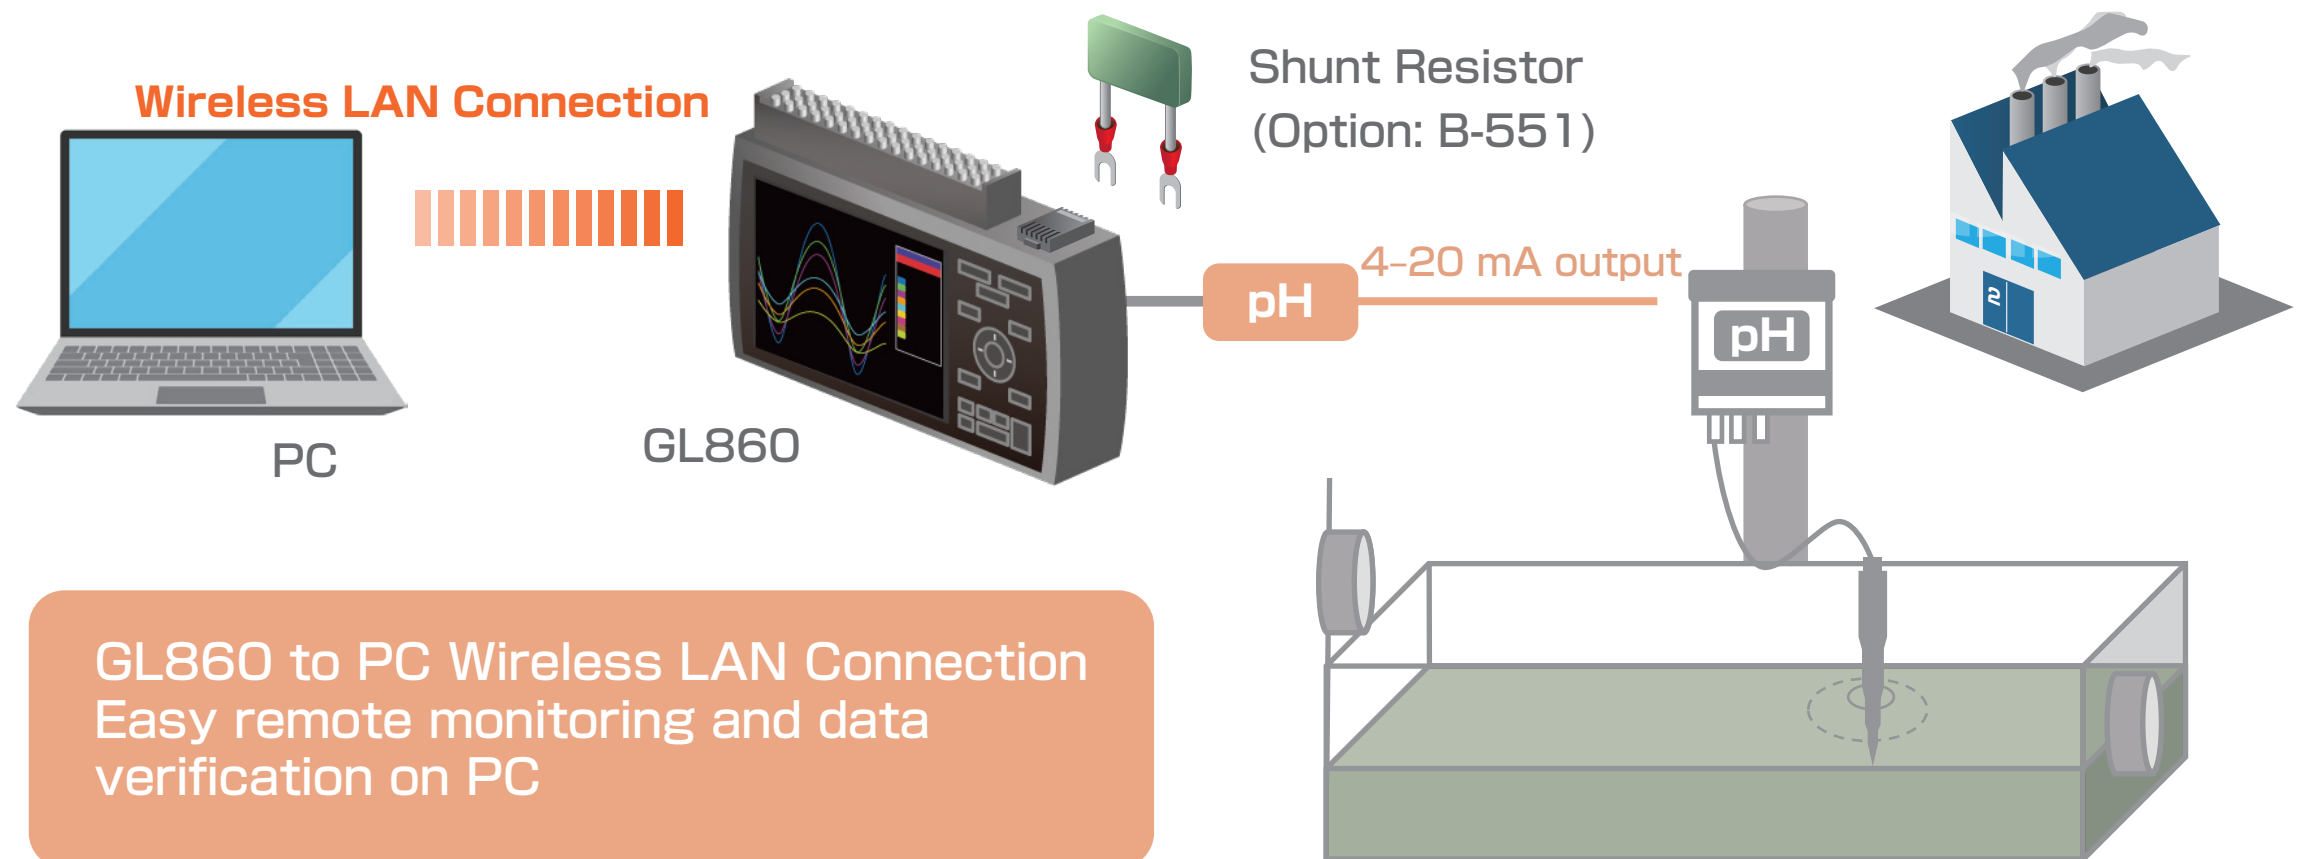

GL860

pH Management of the Drain Tank

【Industry】
Production
Production
Engineering

..... Connect the pH meter to the GL860 via a shunt resistor.
..... Measuring the pH level of wastewater tanks in factories and research laboratories.

GL860 to PC Wireless LAN Connection
Easy remote monitoring and data
verification on PC